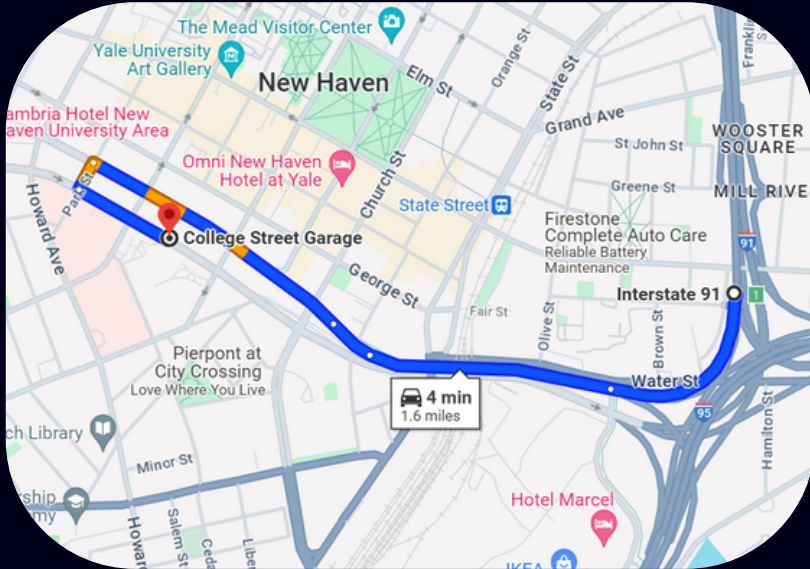

**WU TSAI INSTITUTE
YALE UNIVERSITY**

Directions from **UNION STATION**

1. Turn left out of the parking lot onto **Union Ave.**
2. Take a sharp right turn onto **Church St South.**
3. Turn left onto **Columbus Ave.**
4. Turn right onto **Howard Ave.**
5. Turn right onto **York St.**
6. Turn right onto **South Frontage Rd** (Garage will be on your left).

South Frontage Entrance

[Click here for arrival instructions](#)

Directions from I-91 N/S

1. Take **Exit 1** toward MLK Blvd/Downtown New Haven.
2. Continue onto **Oak Street Connector**.
3. Use middle lane to continue onto **N Frontage Rd/MLK Blvd** (Garage will be on your left).

If you miss it...

4. Turn left onto **Park St**.
5. Turn left onto **S Frontage Rd** (garage on left).

MLK Blvd Entrance

South Frontage Entrance

[Click here for arrival instructions](#)

Directions from I-95 N/S

Walking directions to **BRAINWORKS**

When you arrive at 100 College Street, there are two main ramps along the side of the building to access the **back of the building**, where BrainWorks is located.

South Frontage Rd Ramp