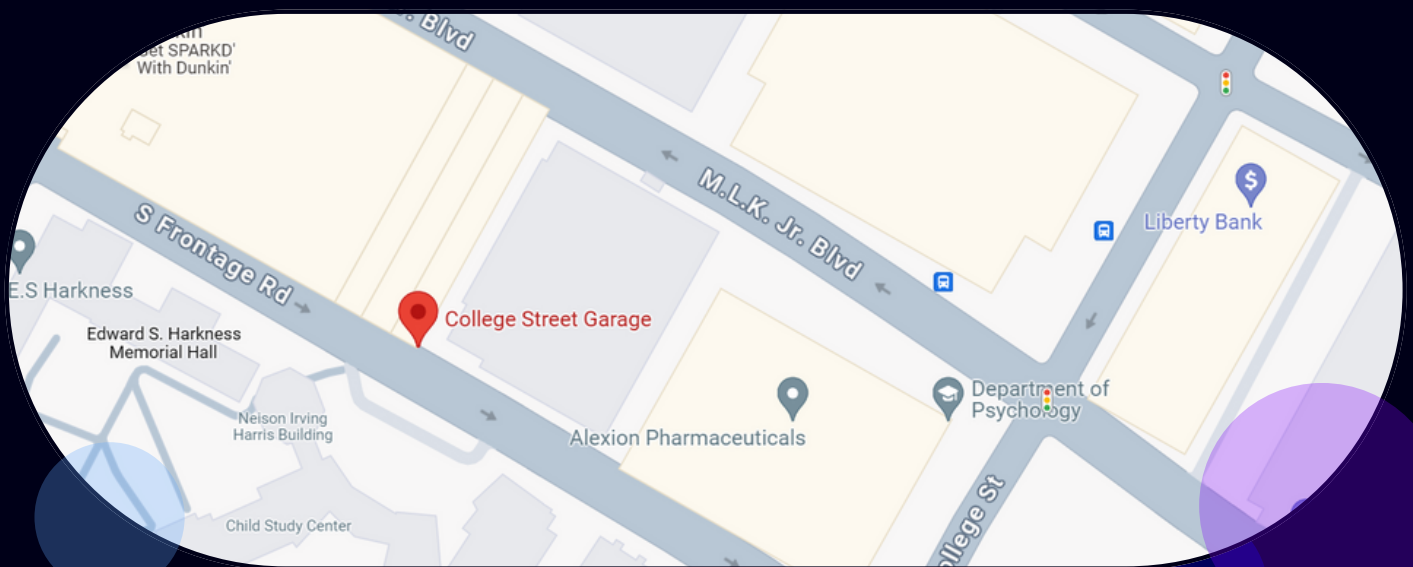

Directions to **BRAINWORKS**

100 College St.

ON YOUR GPS...

Type in "College Street Garage"

***PLEASE DO NOT PARK IN AIR RIGHTS GARAGE**

Click below for written directions from...

Click here for walking directions

**WU TSAI INSTITUTE
YALE UNIVERSITY**

Directions from **UNION STATION**

1. Turn left out of the parking lot onto **Union Ave.**
2. Take a sharp right turn onto **Church St South.**
3. Turn left onto **Columbus Ave.**
4. Turn right onto **Howard Ave.**
5. Turn right onto **York St.**
6. Turn right onto **South Frontage Rd** (Garage will be on your left).

If you miss it...

4. Turn left onto **Park St**.
5. Turn left onto **S Frontage Rd** (garage on left).

MLK Blvd Entrance

South Frontage Entrance

[Click here for arrival instructions](#)

Directions from I-95 N/S

Walking directions to **BRAINWORKS**

When you arrive at 100 College Street, there are two main ramps along the side of the building to access the **back of the building**, where BrainWorks is located.

South Frontage Rd Ramp