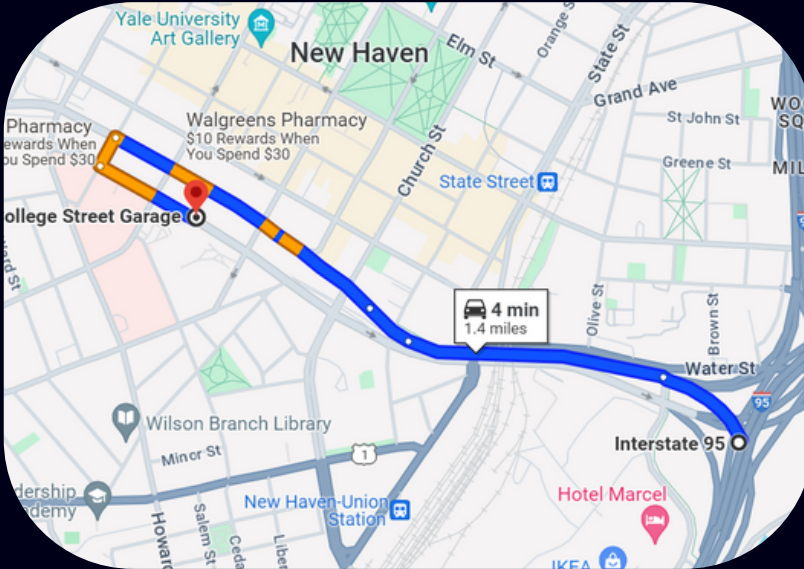

**WU TSAI INSTITUTE
YALE UNIVERSITY**

Directions from **UNION STATION**

1. Turn left out of the parking lot onto **Union Ave.**
2. Take a sharp right turn onto **Church St South.**
3. Turn left onto **Columbus Ave.**
4. Turn right onto **Howard Ave.**
5. Turn right onto **York St.**
6. Turn right onto **South Frontage Rd** (Garage will be on your left).

South Frontage Entrance

[Click here for arrival instructions](#)

Directions from I-91 N/S

1. Take **Exit 1** toward MLK Blvd/Downtown New Haven.
2. Continue onto **Oak Street Connector**.
3. Use middle lane to continue onto **N Frontage Rd/MLK Blvd** (Garage will be on your left).

If you miss it...

4. Turn left onto **Park St**.
5. Turn left onto **S Frontage Rd** (garage on left).

MLK Blvd Entrance

South Frontage Entrance

[Click here for arrival instructions](#)

Directions from I-95 N/S

1. Take **Exit 47** toward MLK Blvd/Downtown New Haven.
2. Continue onto **State Rd 34 W**.
3. Use middle lane to continue onto **N Frontage Rd/MLK Blvd** (Garage will be on your left).

If you miss it...