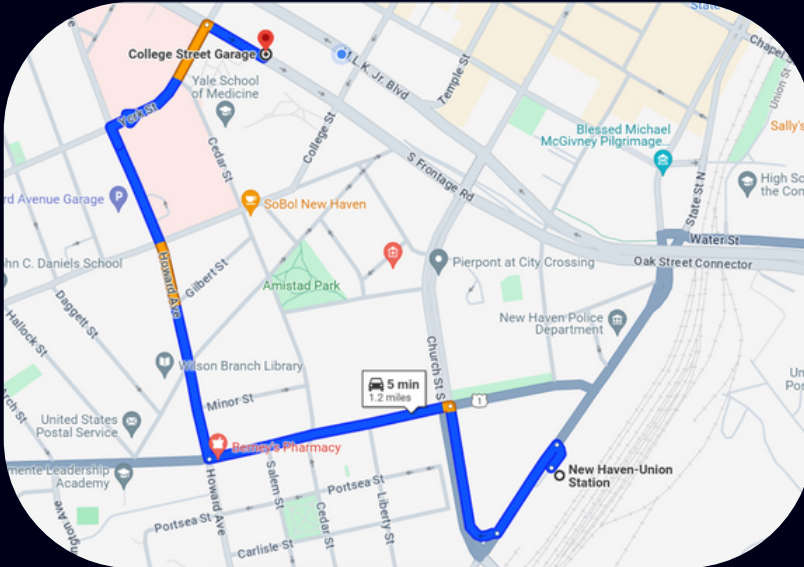

Directions to **BRAINWORKS**

100 College St.

ON YOUR GPS...

Type in "College Street Garage"

***PLEASE DO NOT PARK IN AIR RIGHTS GARAGE**

Click below for written directions from...

Click here for walking directions

**WU TSAI INSTITUTE
YALE UNIVERSITY**

Directions from **UNION STATION**

1. Turn left out of the parking lot onto **Union Ave.**
2. Take a sharp right turn onto **Church St South.**
3. Turn left onto **Columbus Ave.**
4. Turn right onto **Howard Ave.**
5. Turn right onto **York St.**
6. Turn right onto **South Frontage Rd** (Garage will be on your left).

South Frontage Entrance

[Click here for arrival instructions](#)

Directions from I-91 N/S

1. Take **Exit 1** toward MLK Blvd/Downtown New Haven.
2. Continue onto **Oak Street Connector**.
3. Use middle lane to continue onto **N Frontage Rd/MLK Blvd** (Garage will be on your left).

If you miss it...

4. Turn left onto **Park St**.
5. Turn left onto **S Frontage Rd** (garage on left).

MLK Blvd Entrance

South Frontage Entrance

[Click here for arrival instructions](#)

Directions from I-95 N/S